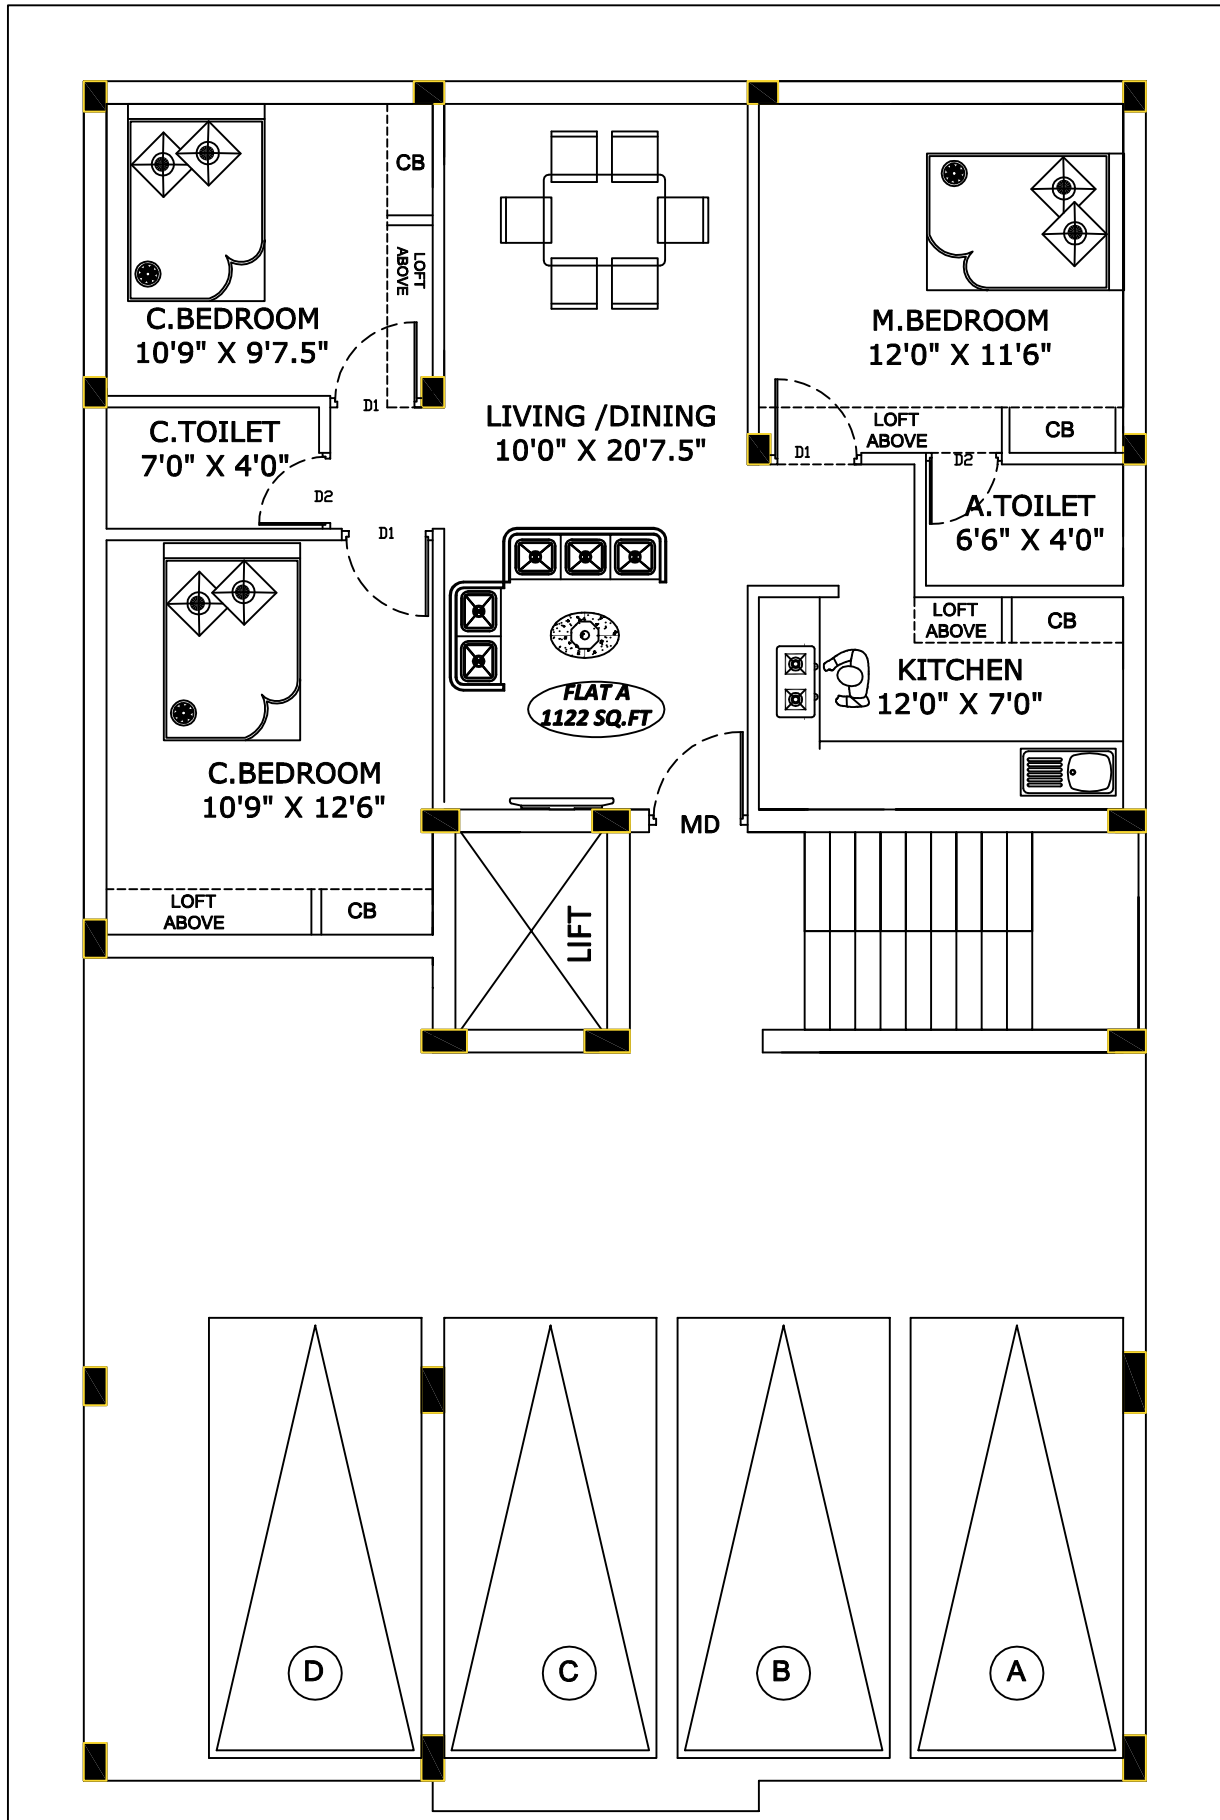

MANOJ'S RAM SERENE

GROUND FLOOR PLAN

SCHEME BY:
THULASI HOMES,
IYYAPANTHANGAL, CHENNAI - 77
CONTACT: 98411 89346/ 99400 79812

SITE ADDRESS:
PLOT NO: 10, VENKATESWARA NAGAR,
IYYAPANTHANGAL